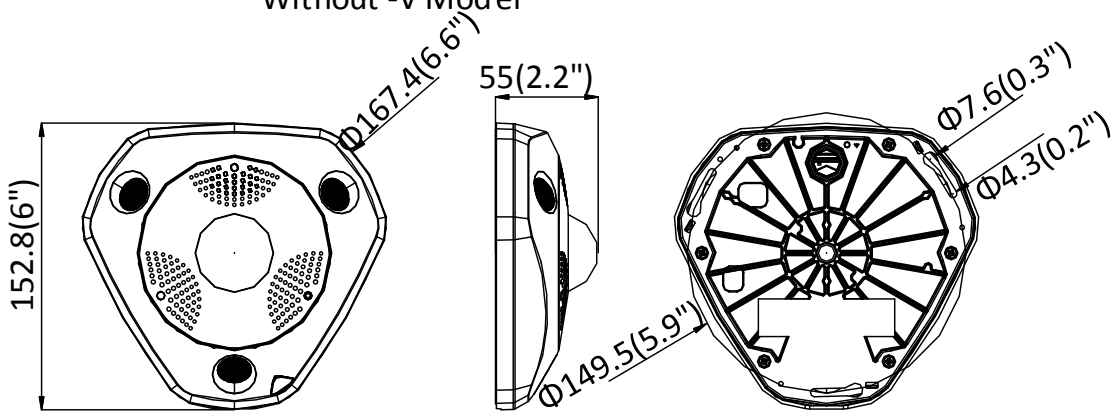

Operating Conditions	-40 °C to +60 °C (-40 °F to +140 °F), Humidity 95% or less (non-condensing)
Power Supply	12 VDC $\pm$ 20%, PoE (802.3at, class 4), -S model: two-core terminal block Without -S model: $\Phi$ 5.5 $\times$ 2.1 mm coaxial power plug
Power Consumption	12 VDC, 1 A, max. 12.5 W PoE (802.3at, 42.5 to 57 V), 0.4 A to 0.3 A, max. 15 W
Protection Level (-V)	IP67, IK8
Heater	Yes
Material	Metal
Dimensions	Without -V model: 167.4 $\times$ 152.8 $\times$ 50 mm (6. 6" $\times$ 6" $\times$ 2") With -V model: 167.4 $\times$ 152.8 $\times$ 55 mm (6. 6" $\times$ 6" $\times$ 2.2")
Weight	Approx. 1400 g (3.09 lbs)

### Available Model

DS-2CD6365G0-I (1.27 mm); DS-2CD6365G0-IS (1.27 mm), DS-2CD6365G0-IV (1.27 mm), DS-2CD6365G0-IVS (1.27 mm)

### Dimensions

Without -V Model

With -V Model

Unit: mm (inch)

**Accessories**

**DS-1280ZJ-DM25**  
Junction Box

**DS-1281ZJ-DM25**  
Inclined Ceiling Mount

**DS-1273ZJ-DM25**  
Wall Mount