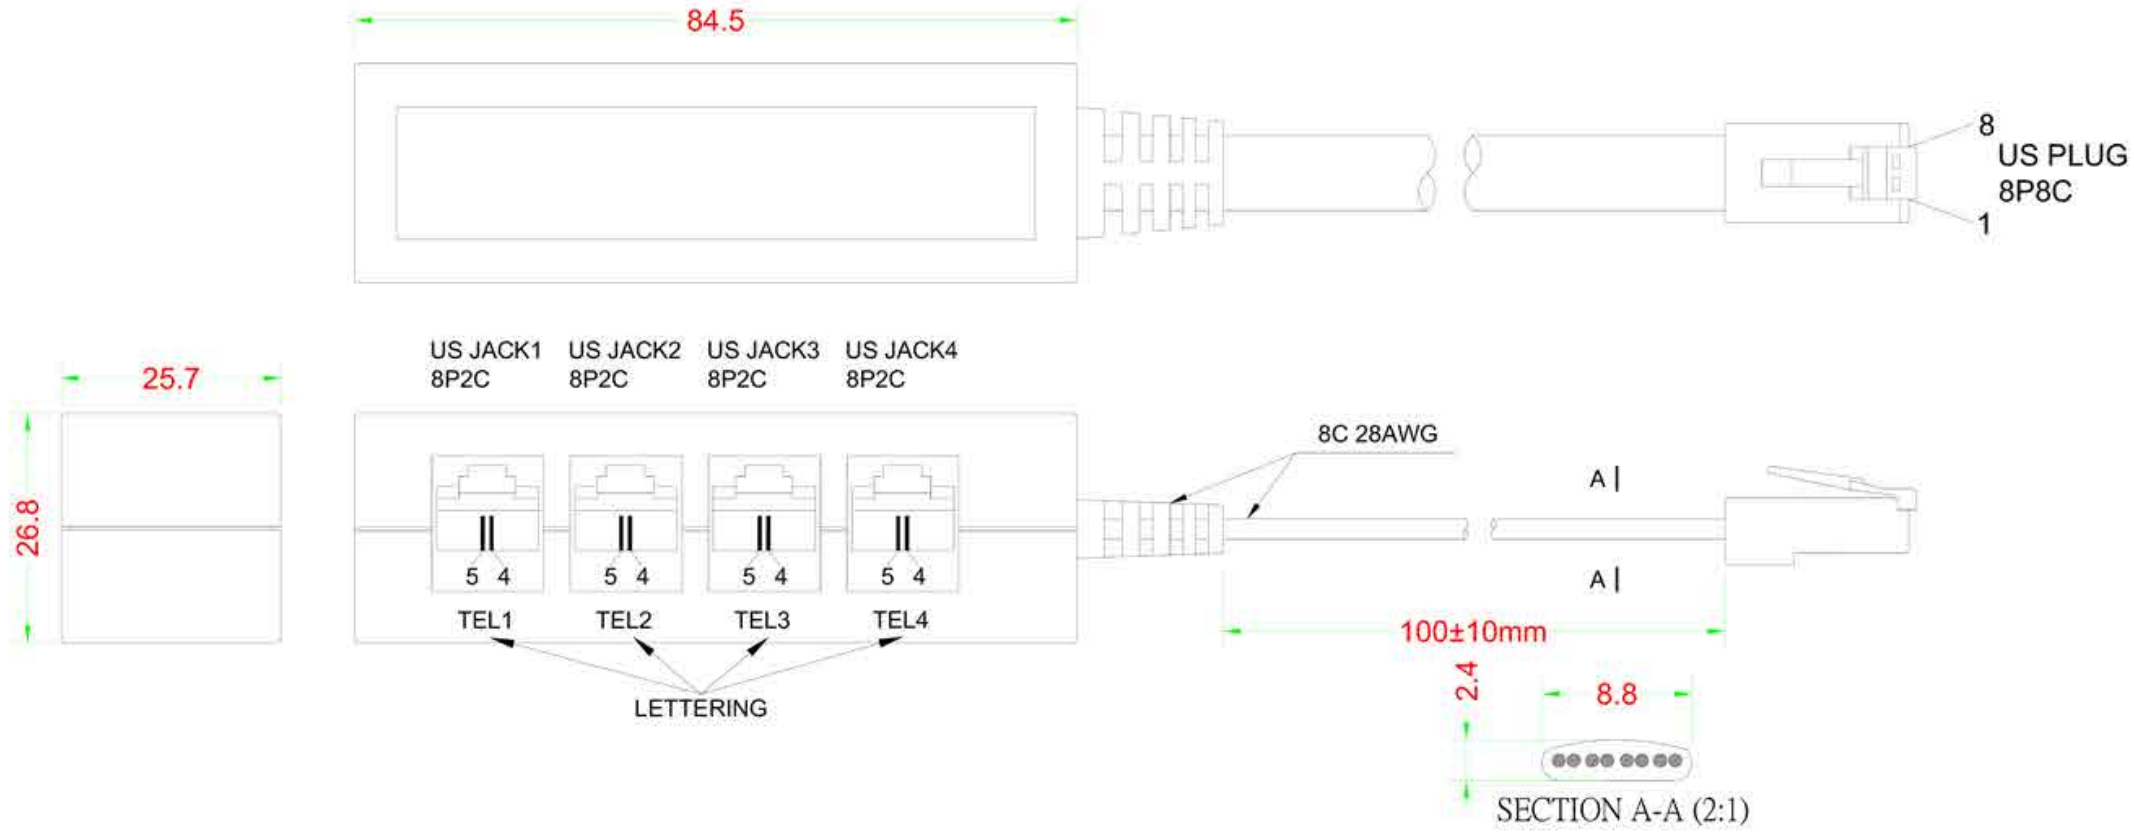

C3 T-MOD UTP

US JACK1	US JACK2	US JACK3	US JACK4	US PLUG
		4		1 (GRAY)
		5		2 (ORANGE)
4	4			3 (BLACK)
5				4 (RED)
	5			5 (GREEN)
				6 (YELLOW)
			4	7 (BLUE)
			5	8 (BROWN)

DRAW NO:		ITEM NO:	3TMD-UCJJJWH8882Z-F3
UNIT:	APPR	CUSTOMER:	
SCALE:	DESIGN	DATE:	
	Ref. NO:	TOLERANCE:	· ± 1 · X ± 0.2 · XX ± 0.15